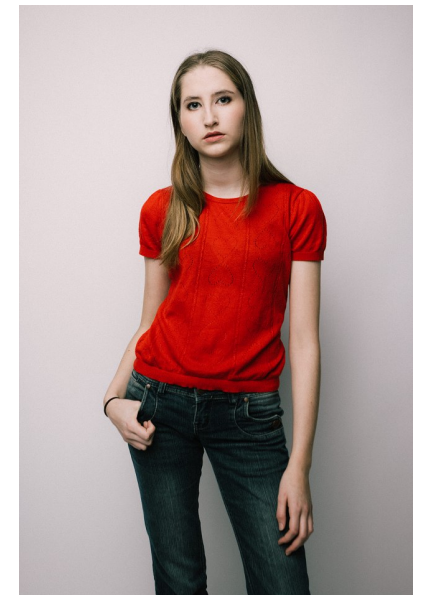

JEMIMA JACKSON

TALENT GIRLS

Height 5'9.5" Bust 29" Waist 24.5" Hips 36" Shoe 41 EU/10 US/7 UK  
Hair Dark Blonde Eyes Blue

KBM

kirsty@kirstybunny.co.nz +64 21 803 036  
kirstybunny.co.nz