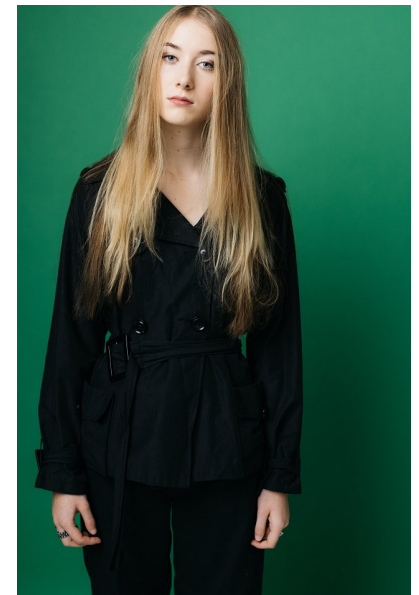

LILLIAS BROWN

TALENT GIRLS

Height 5'9.5" Bust 32.5" Waist 24.5" Hips 36" Shoe 42 EU/11 US/7.5 UK
Hair Blonde Eyes Blue

KBM

kirsty@kirstybunny.co.nz +64 21 803 036
kirstybunny.co.nz