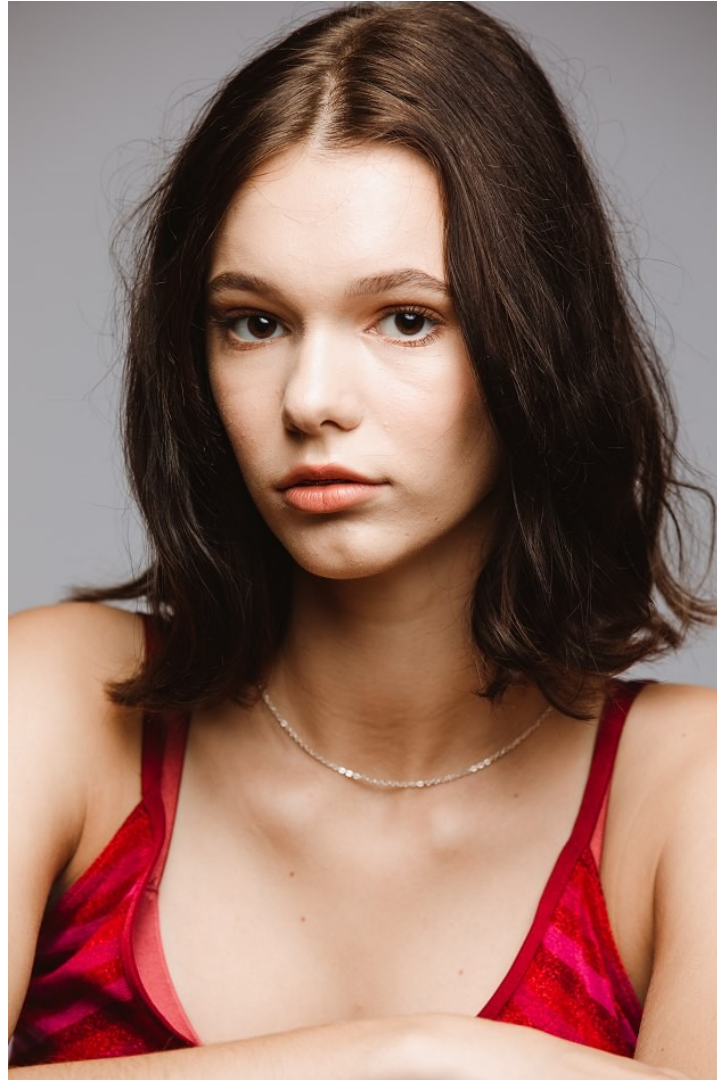

KBM

kirsty@kirstybunny.co.nz +64 21 803 036

kirstybunny.co.nz

ROSIE MEIJER

TALENT GIRLS

Height 5'9.5" Bust 32.5" Waist 25" Hips 34" Shoe 38.5 EU/7.5 US/5.5 UK Hair Brown Eyes Brown

KBM

kirsty@kirstybunny.co.nz +64 21 803 036

kirstybunny.co.nz

ROSIE MEIJER

TALENT GIRLS

Height 5'9.5" Bust 32.5" Waist 25" Hips 34" Shoe 38.5 EU/7.5 US/5.5 UK Hair Brown Eyes Brown

KBM

kirsty@kirstybunny.co.nz +64 21 803 036

kirstybunny.co.nz

ROSIE MEIJER

TALENT GIRLS

Height 5'9.5" Bust 32.5" Waist 25" Hips 34" Shoe 38.5 EU/7.5 US/5.5 UK Hair Brown Eyes Brown