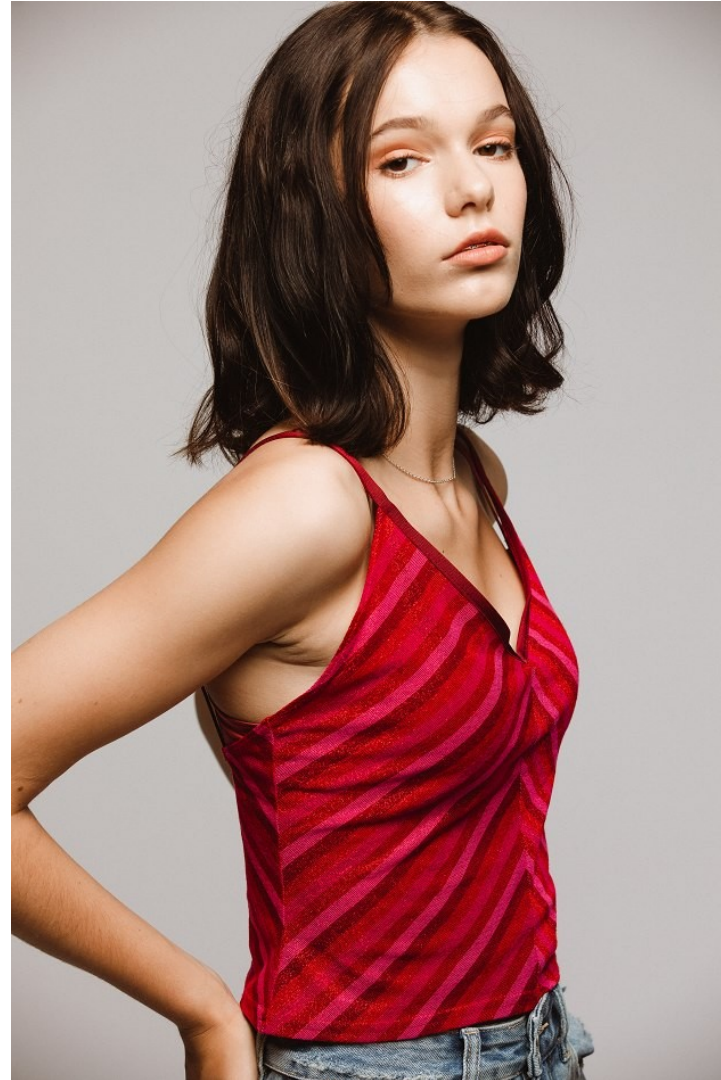

KBM

kirsty@kirstybunny.co.nz +64 21 803 036

kirstybunny.co.nz

ROSIE MEIJER

TALENT GIRLS

Height 5'9.5" Bust 32.5" Waist 25" Hips 34" Shoe 38.5 EU/7.5 US/5.5 UK Hair Brown Eyes Brown