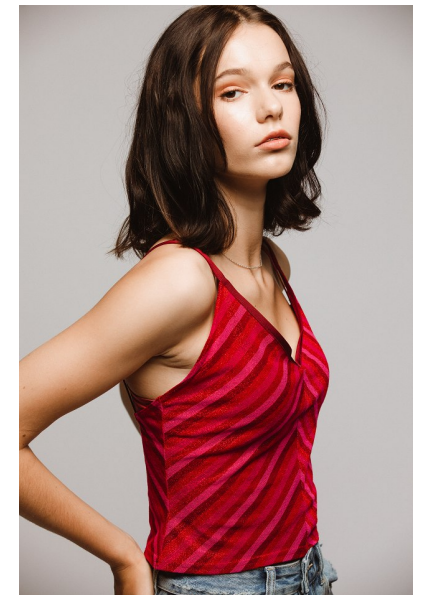

ROSIE MEIJER

TALENT GIRLS

Height 5'9.5" Bust 32.5" Waist 25" Hips 34" Shoe 38.5 EU/7.5 US/5.5 UK  
Hair Brown Eyes Brown

KBM

kirsty@kirstybunny.co.nz +64 21 803 036  
kirstybunny.co.nz