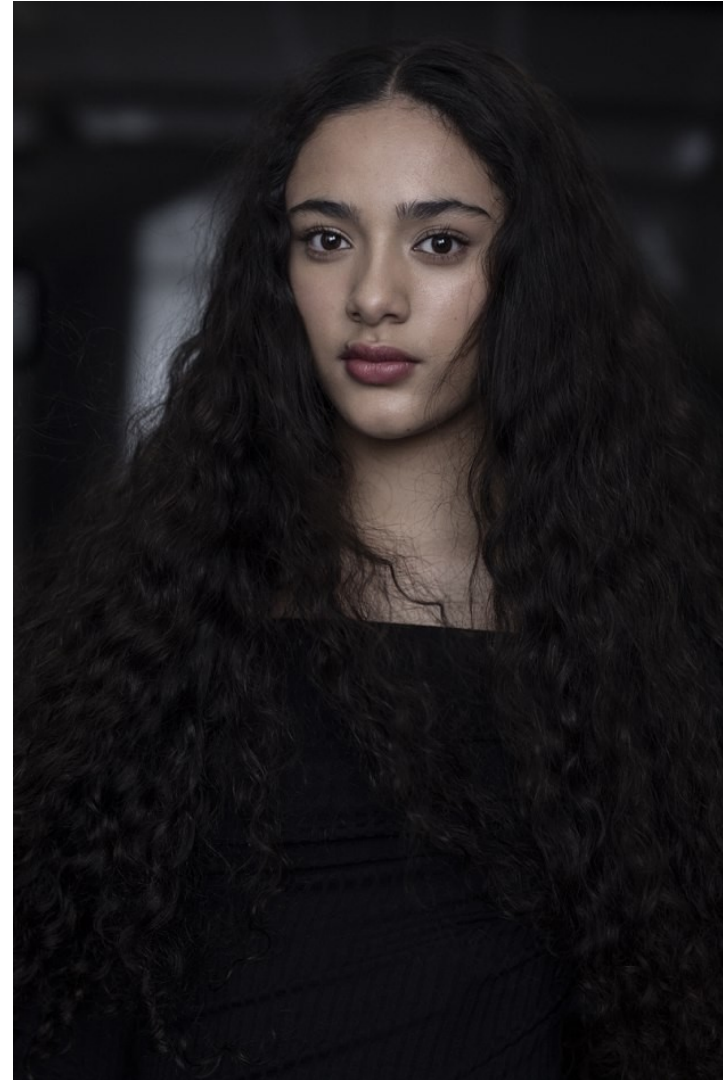

KBM

kirsty@kirstybunny.co.nz +64 21 803 036

kirstybunny.co.nz

TIA SAVALI

TALENT GIRLS

Height 5'9" Bust 33" Waist 25" Hips 37" Shoe 39 EU/8 US/6 UK Hair Dark Brown Eyes Brown