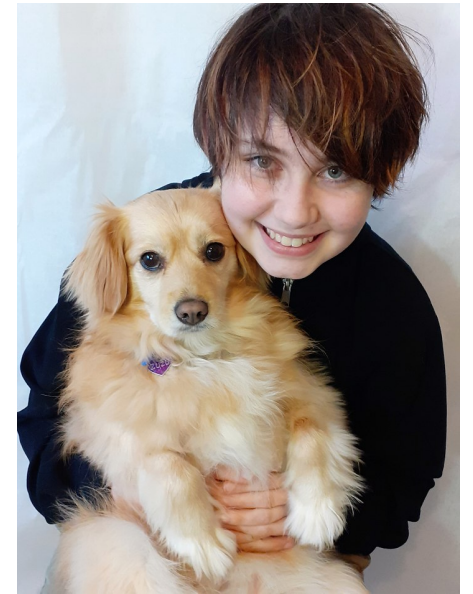

SOPHIA EBERHARD

TALENT GIRLS

Height 5'3.5" Bust 32" Waist 27.5" Hips 36" Shoe 39 EU/8 US/6 UK
Hair Brown Eyes Blue/Green

KBM

kirsty@kirstybunny.co.nz +64 21 803 036
kirstybunny.co.nz