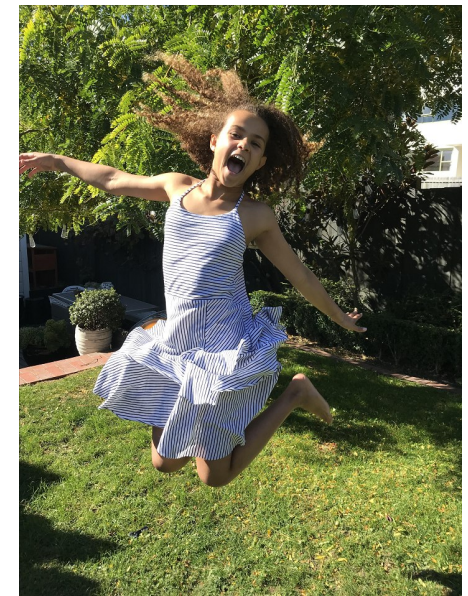

SIENNA ABERDEEN

TALENT GIRLS

Height 5'0.5" Bust 29" Waist 23" Hips 32" Shoe 37 EU/6 US/4 UK Size 12 -  
14 Hair Dark Brown Eyes Hazel

KBM

kirsty@kirstybunny.co.nz +64 21 803 036

kirstybunny.co.nz