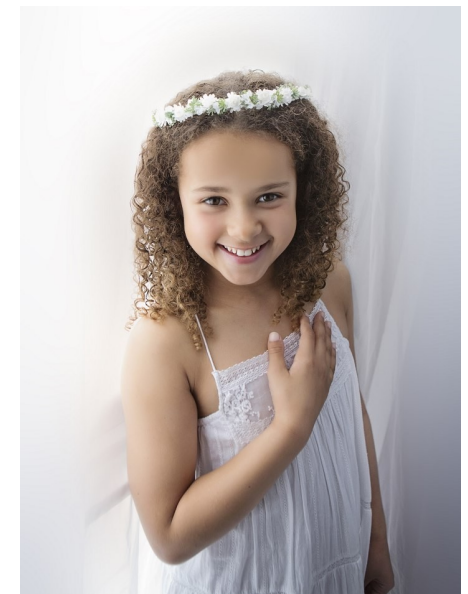

SIENNA ABERDEEN

TALENT GIRLS

Height 5'0.5" Bust 29" Waist 23" Hips 32" Shoe 37 EU/6 US/4 UK Size 12 -  
14 Hair Dark Brown Eyes Hazel

KBM

kirsty@kirstybunny.co.nz +64 21 803 036

kirstybunny.co.nz