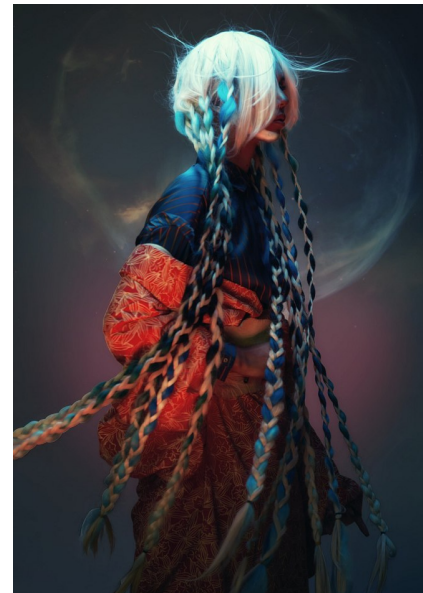

SYDEL BERRYMAN

MODELS WOMEN

Height 5'11" Bust 34.5" A Waist 25" Hips 35.5" Shoe 40 EU/9 US/6.5 UK
Hair Dark Brown Eyes Hazel

KBM

kirsty@kirstybunny.co.nz +64 21 803 036
kirstybunny.co.nz