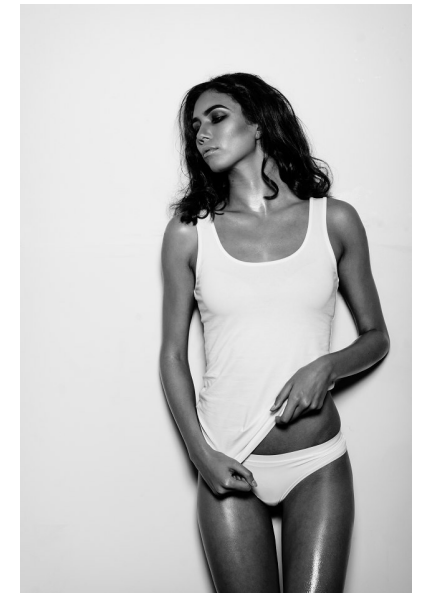

SYDEL BERRYMAN

MODELS WOMEN

Height 5'11" Bust 34.5" A Waist 25" Hips 35.5" Shoe 40 EU/9 US/6.5 UK
Hair Dark Brown Eyes Hazel

KBM

kirsty@kirstybunny.co.nz +64 21 803 036
kirstybunny.co.nz