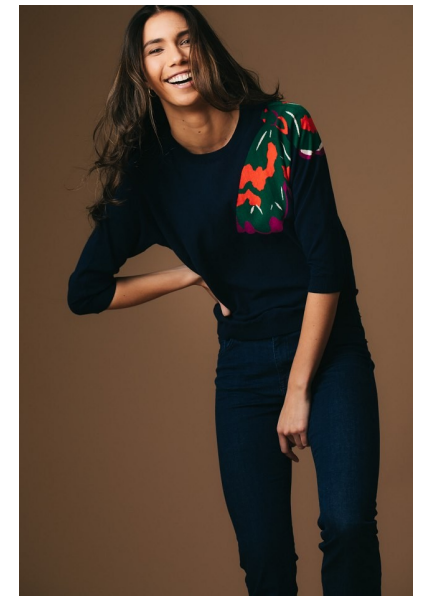

SYDEL BERRYMAN

MODELS WOMEN

Height 5'11" Bust 34.5" A Waist 25" Hips 35.5" Shoe 40 EU/9 US/6.5 UK
Hair Dark Brown Eyes Hazel

KBM

kirsty@kirstybunny.co.nz +64 21 803 036
kirstybunny.co.nz