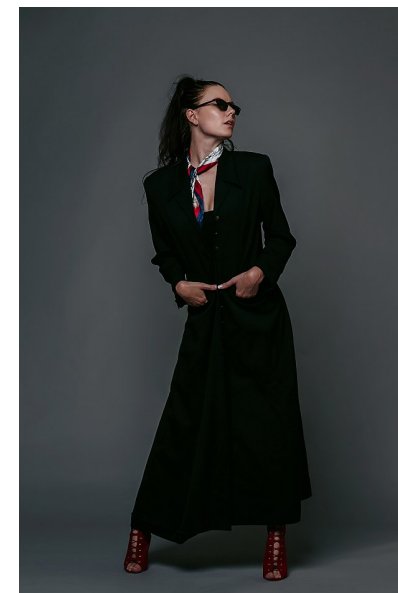

MADDISON RIGDEN

MODELS WOMEN

Height 5'9" Bust 34" B Waist 26" Hips 35" Shoe 40 EU/9 US/6.5 UK  
Hair Dark Brown Eyes Hazel

KBM

kirsty@kirstybunny.co.nz +64 21 803 036  
kirstybunny.co.nz