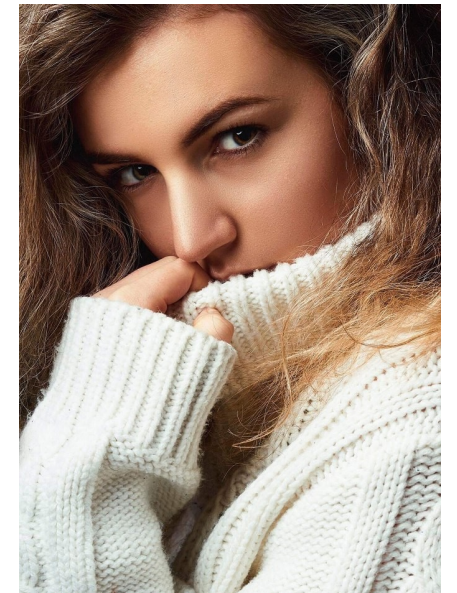

HANNAH MALPAS

MODELS WOMEN

Height 5'9" Bust 33" B Waist 24.5" Hips 36" Shoe 39 EU/8 US/6 UK  
Hair Brown Eyes Hazel

KBM

kirsty@kirstybunny.co.nz +64 21 803 036  
kirstybunny.co.nz