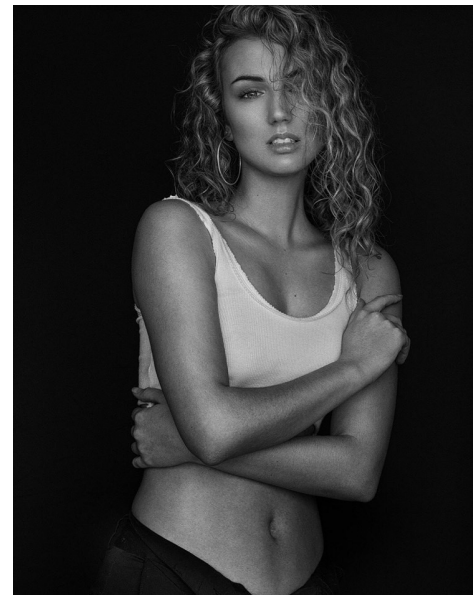

HANNAH MALPAS

MODELS WOMEN

Height 5'9" Bust 33" B Waist 24.5" Hips 36" Shoe 39 EU/8 US/6 UK  
Hair Brown Eyes Hazel

KBM

kirsty@kirstybunny.co.nz +64 21 803 036  
kirstybunny.co.nz