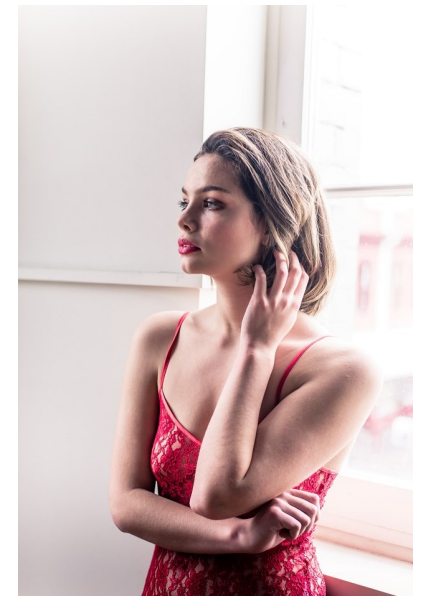

GEORGIA SOMERVILLE

MODELS WOMEN

Height 5'10" Bust 35" Waist 28" Hips 38" Shoe 41 EU/10 US/7 UK
Hair Brown Eyes Hazel

KBM

kirsty@kirstybunny.co.nz +64 21 803 036
kirstybunny.co.nz