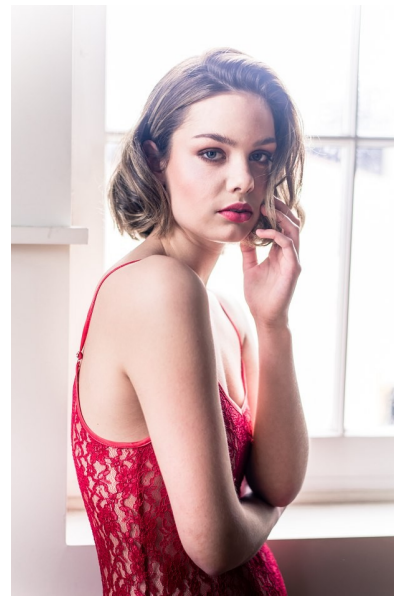

GEORGIA SOMERVILLE

MODELS WOMEN

Height 5'10" Bust 35" Waist 28" Hips 38" Shoe 41 EU/10 US/7 UK
Hair Brown Eyes Hazel

KBM

kirsty@kirstybunny.co.nz +64 21 803 036
kirstybunny.co.nz