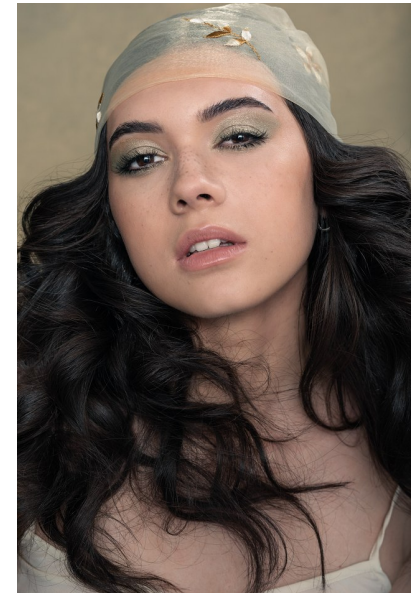

ANAHERA MATIA

MODELS WOMEN

Height 5'9.5" Bust 31" B/C Waist 25" Hips 35" Shoe 39.5 EU/8.5 US/6 UK
Hair Dark Brown Eyes Brown

KBM

kirsty@kirstybunny.co.nz +64 21 803 036
kirstybunny.co.nz