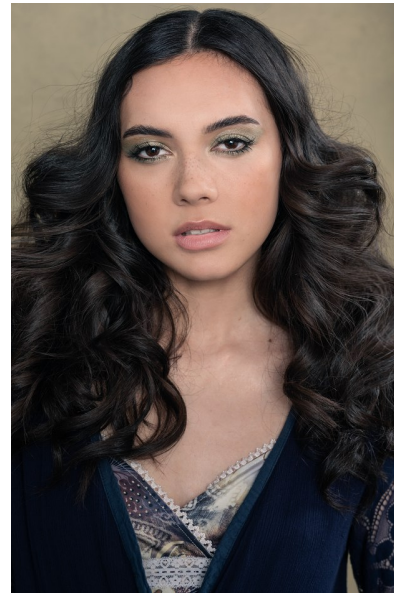

ANAHERA MATIA

MODELS WOMEN

Height 5'9.5" Bust 31" B/C Waist 25" Hips 35" Shoe 39.5 EU/8.5 US/6 UK
Hair Dark Brown Eyes Brown

KBM

kirsty@kirstybunny.co.nz +64 21 803 036
kirstybunny.co.nz