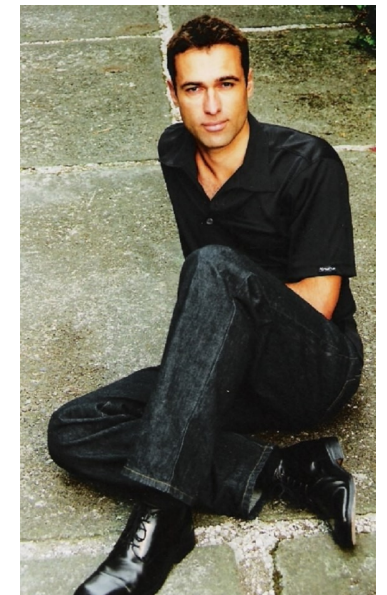

DAVID LATERVEER

MODELS MEN

Height 6'1" Chest 41.5" Waist 33.5" Inseam 33.5" Collar 15.5" Suit Length L  
Shoe 44.5 EU/10.5 US/10 UK Hair Light Brown Eyes Brown

KBM

kirsty@kirstybunny.co.nz +64 21 803 036

kirstybunny.co.nz