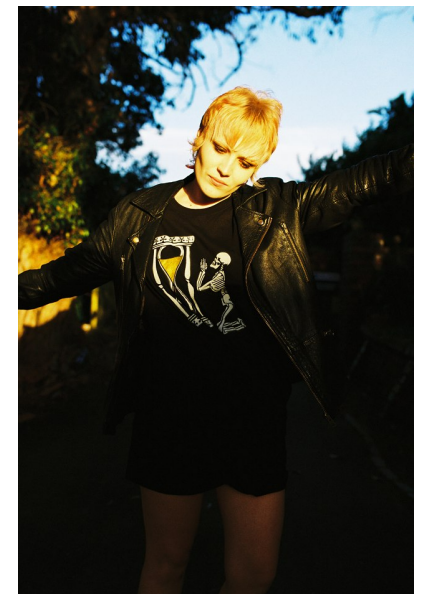

CAITLIN SNELL

DEVELOPMENT WOMEN

Height 5'7.5" Bust 38" Waist 28" Hips 39" Shoe 39 EU/8 US/6 UK
Hair Platinum Blond Eyes Brown

KBM

kirsty@kirstybunny.co.nz +64 21 803 036
kirstybunny.co.nz