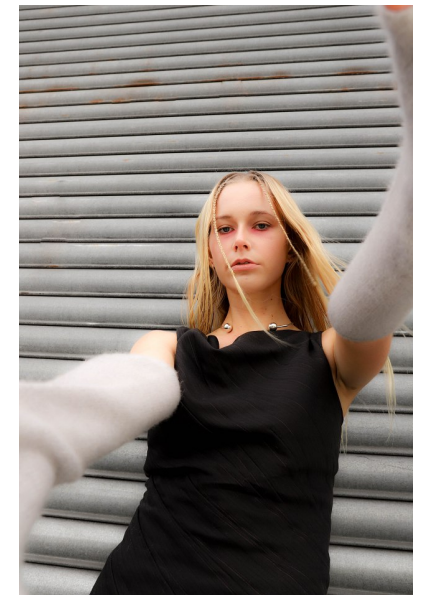

CAITLYN DE GROEN

DEVELOPMENT WOMEN

Height 5'10" Bust 33" Waist 24" Hips 36" Shoe 41 EU/10 US/7 UK
Hair Blonde Eyes Blue

KBM

kirsty@kirstybunny.co.nz +64 21 803 036
kirstybunny.co.nz