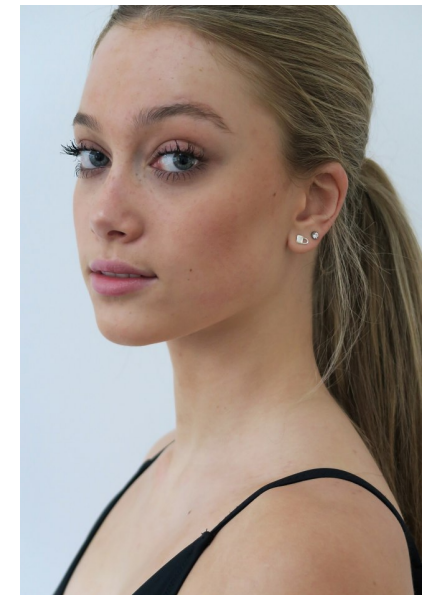

SOPHIA LATERVEER

DEVELOPMENT WOMEN

Height 5'9.5" Bust 33" Waist 25" Hips 36" Shoe 40 EU/9 US/6.5 UK  
Hair Blonde Eyes Blue

KBM

kirsty@kirstybunny.co.nz +64 21 803 036  
kirstybunny.co.nz