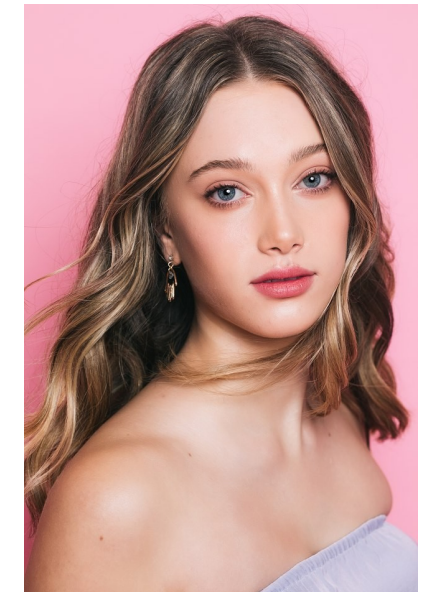

SOPHIA LATERVEER

DEVELOPMENT WOMEN

Height 5'9.5" Bust 33" Waist 25" Hips 36" Shoe 40 EU/9 US/6.5 UK  
Hair Blonde Eyes Blue

KBM

kirsty@kirstybunny.co.nz +64 21 803 036  
kirstybunny.co.nz