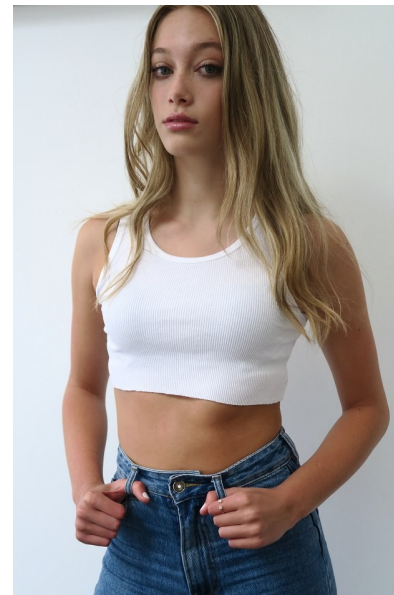

SOPHIA LATERVEER

DEVELOPMENT WOMEN

Height 5'9.5" Bust 33" Waist 25" Hips 36" Shoe 40 EU/9 US/6.5 UK  
Hair Blonde Eyes Blue

KBM

kirsty@kirstybunny.co.nz +64 21 803 036  
kirstybunny.co.nz