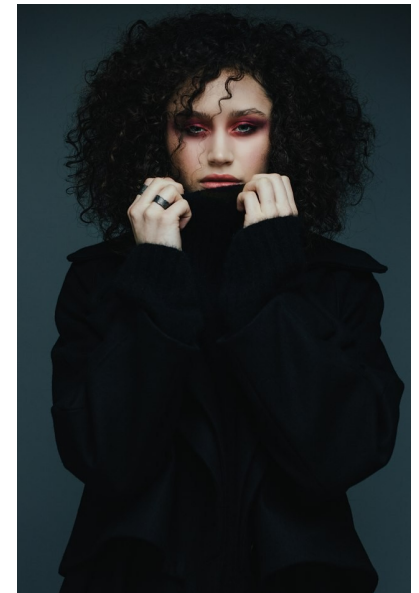

## ROSIE CARRUTHERS

DEVELOPMENT WOMEN

Height 5'10" Bust 33" Waist 25" Hips 36" Shoe 40 EU/9 US/6.5 UK  
Hair Dark Brown Eyes Hazel