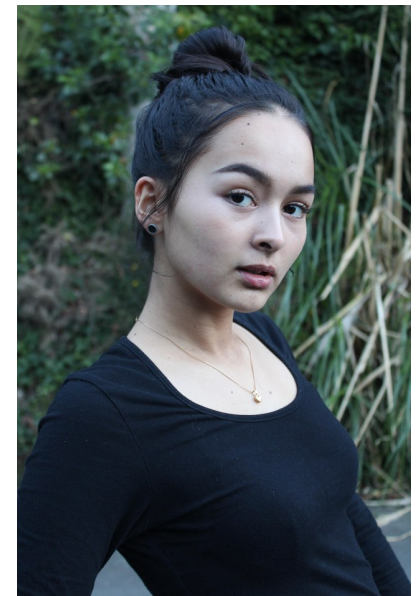

RACHEL STANDEVEN

DEVELOPMENT WOMEN

Height 5'8.5" Bust 35" Waist 29" Hips 40.5" Shoe 40 EU/9 US/6.5 UK
Hair Dark Brown Eyes Brown

KBM

kirsty@kirstybunny.co.nz +64 21 803 036
kirstybunny.co.nz