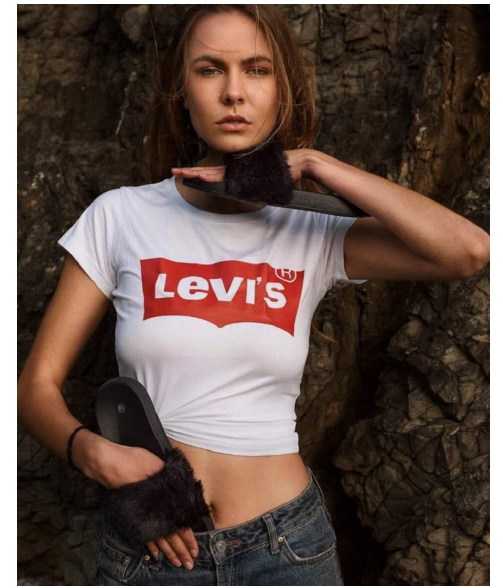

POPPY BELL

DEVELOPMENT WOMEN

Height 6'0.5" Bust 35" C Waist 27" Hips 38" Shoe 40 EU/9 US/6.5 UK
Hair Blonde Eyes Blue/Green

KBM

kirsty@kirstybunny.co.nz +64 21 803 036
kirstybunny.co.nz