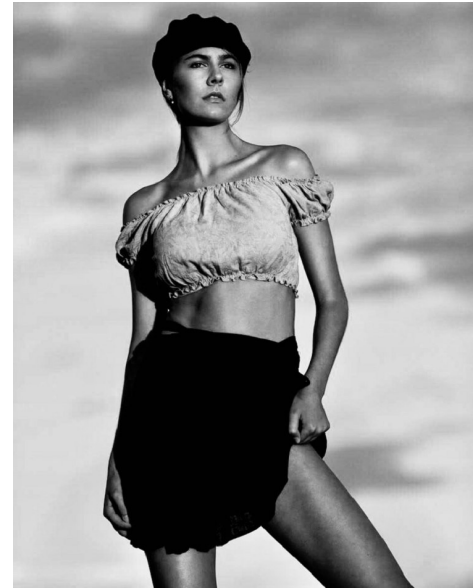

POPPY BELL

DEVELOPMENT WOMEN

Height 6'0.5" Bust 35" C Waist 27" Hips 38" Shoe 40 EU/9 US/6.5 UK
Hair Blonde Eyes Blue/Green

KBM

kirsty@kirstybunny.co.nz +64 21 803 036
kirstybunny.co.nz