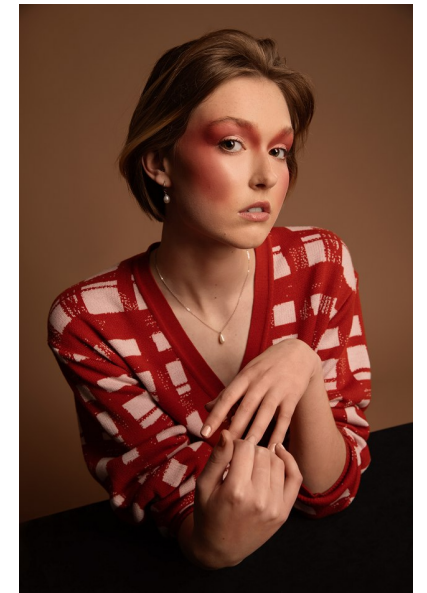

PEARL KAPTEIN

DEVELOPMENT WOMEN

Height 6'0" Bust 32.5" Waist 25" Hips 35" Shoe 39 EU/8 US/6 UK
Hair Strawberry Blonde Eyes Hazel

KBM

kirsty@kirstybunny.co.nz +64 21 803 036
kirstybunny.co.nz