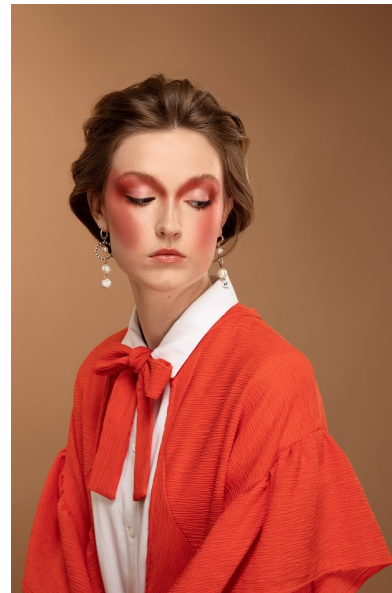

PEARL KAPTEIN

DEVELOPMENT WOMEN

Height 6'0" Bust 32.5" Waist 25" Hips 35" Shoe 39 EU/8 US/6 UK
Hair Strawberry Blonde Eyes Hazel

KBM

kirsty@kirstybunny.co.nz +64 21 803 036
kirstybunny.co.nz