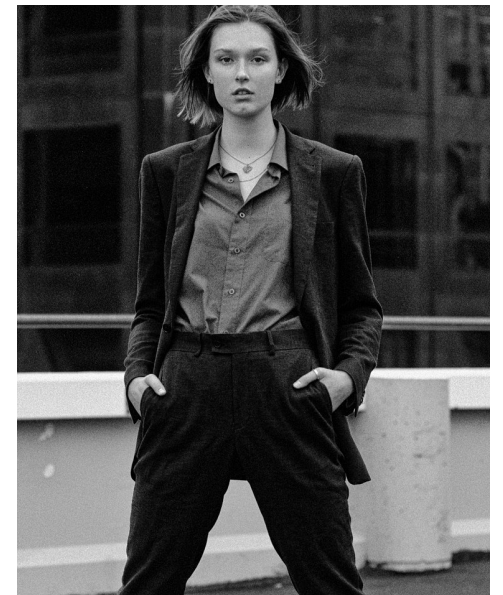

PEARL KAPTEIN

DEVELOPMENT WOMEN

Height 6'0" Bust 32.5" Waist 25" Hips 35" Shoe 39 EU/8 US/6 UK
Hair Strawberry Blonde Eyes Hazel

KBM

kirsty@kirstybunny.co.nz +64 21 803 036
kirstybunny.co.nz