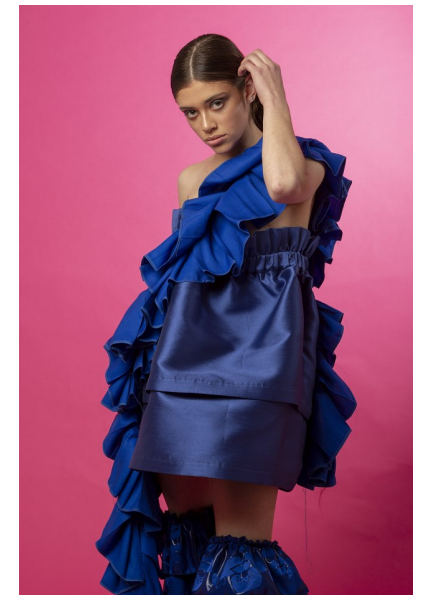

LUCY PAHINA

DEVELOPMENT WOMEN

Height 5'7.5" Bust 33" Waist 24" Hips 35" Shoe 39 EU/8 US/6 UK  
Hair Brown Eyes Green/Brown

KBM

kirsty@kirstybunny.co.nz +64 21 803 036  
kirstybunny.co.nz