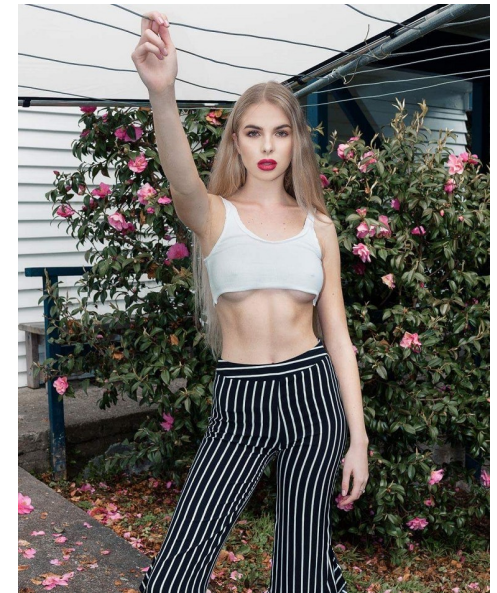

## LARA REDFERN-OLSEN

DEVELOPMENT WOMEN

Height 5'10" Bust 34" Waist 24" Hips 35" Shoe 39 EU/8 US/6 UK  
Hair Blonde Eyes Green