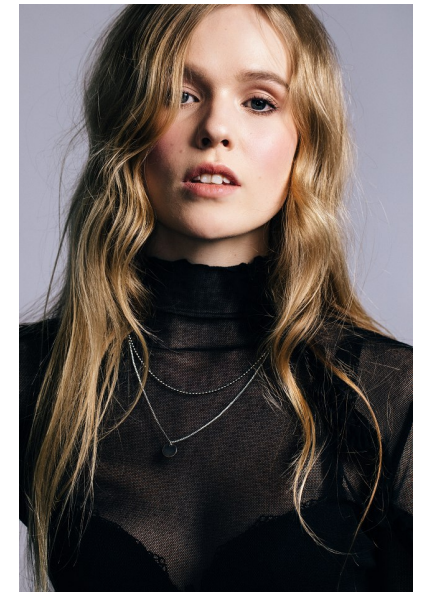

HELENA JANSEN-LUKE

DEVELOPMENT WOMEN

Height 5'11" Bust 32" Waist 24.5" Hips 35" Shoe 39.5 EU/8.5 US/6 UK
Hair Blonde Eyes Blue

KBM

kirsty@kirstybunny.co.nz +64 21 803 036
kirstybunny.co.nz