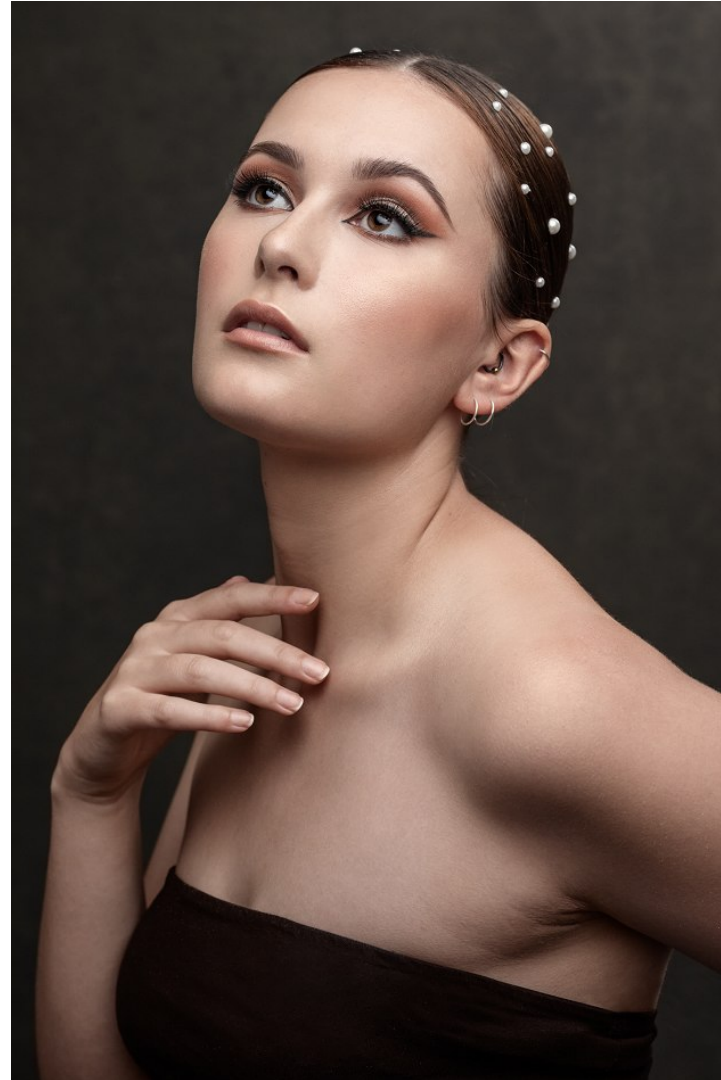

KBM

kirsty@kirstybunny.co.nz +64 21 803 036

kirstybunny.co.nz

HANA DE MEO

DEVELOPMENT WOMEN

Height 5'10" Bust 34" Waist 27" Hips 39" Shoe 40.5 EU/9.5 US/7 UK Hair Brown Eyes Brown

KBM

kirsty@kirstybunny.co.nz +64 21 803 036

kirstybunny.co.nz

HANA DE MEO

DEVELOPMENT WOMEN

Height 5'10" Bust 34" Waist 27" Hips 39" Shoe 40.5 EU/9.5 US/7 UK Hair Brown Eyes Brown

KBM

kirsty@kirstybunny.co.nz +64 21 803 036

kirstybunny.co.nz

HANA DE MEO

DEVELOPMENT WOMEN

Height 5'10" Bust 34" Waist 27" Hips 39" Shoe 40.5 EU/9.5 US/7 UK Hair Brown Eyes Brown

KBM

kirsty@kirstybunny.co.nz +64 21 803 036

kirstybunny.co.nz

HANA DE MEO

DEVELOPMENT WOMEN

Height 5'10" Bust 34" Waist 27" Hips 39" Shoe 40.5 EU/9.5 US/7 UK Hair Brown Eyes Brown