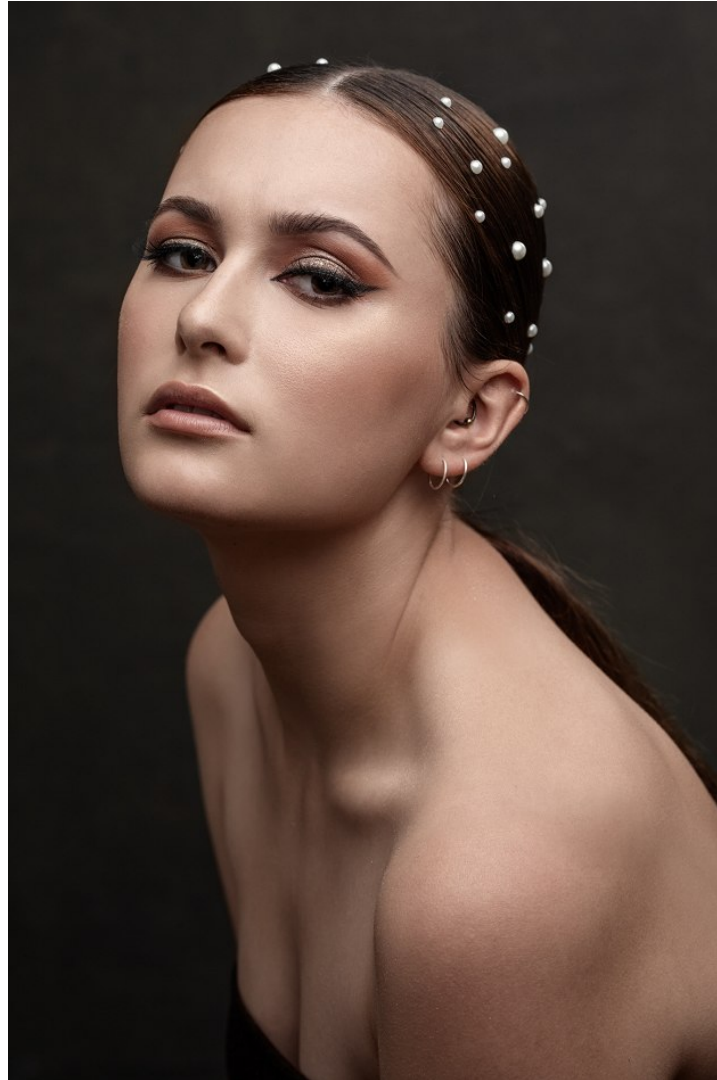

KBM

kirsty@kirstybunny.co.nz +64 21 803 036

kirstybunny.co.nz

HANA DE MEO

DEVELOPMENT WOMEN

Height 5'10" Bust 34" Waist 27" Hips 39" Shoe 40.5 EU/9.5 US/7 UK Hair Brown Eyes Brown

KBM

kirsty@kirstybunny.co.nz +64 21 803 036

kirstybunny.co.nz

HANA DE MEO

DEVELOPMENT WOMEN

Height 5'10" Bust 34" Waist 27" Hips 39" Shoe 40.5 EU/9.5 US/7 UK Hair Brown Eyes Brown

KBM

kirsty@kirstybunny.co.nz +64 21 803 036

kirstybunny.co.nz

HANA DE MEO

DEVELOPMENT WOMEN

Height 5'10" Bust 34" Waist 27" Hips 39" Shoe 40.5 EU/9.5 US/7 UK Hair Brown Eyes Brown

KBM

kirsty@kirstybunny.co.nz +64 21 803 036

kirstybunny.co.nz

HANA DE MEO

DEVELOPMENT WOMEN

Height 5'10" Bust 34" Waist 27" Hips 39" Shoe 40.5 EU/9.5 US/7 UK Hair Brown Eyes Brown