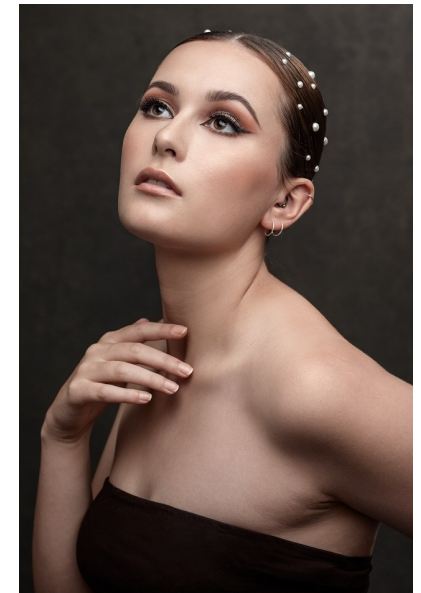

HANA DE MEO

DEVELOPMENT WOMEN

Height 5'10" Bust 34" Waist 27" Hips 39" Shoe 40.5 EU/9.5 US/7 UK  
Hair Brown Eyes Brown

KBM

kirsty@kirstybunny.co.nz +64 21 803 036  
kirstybunny.co.nz