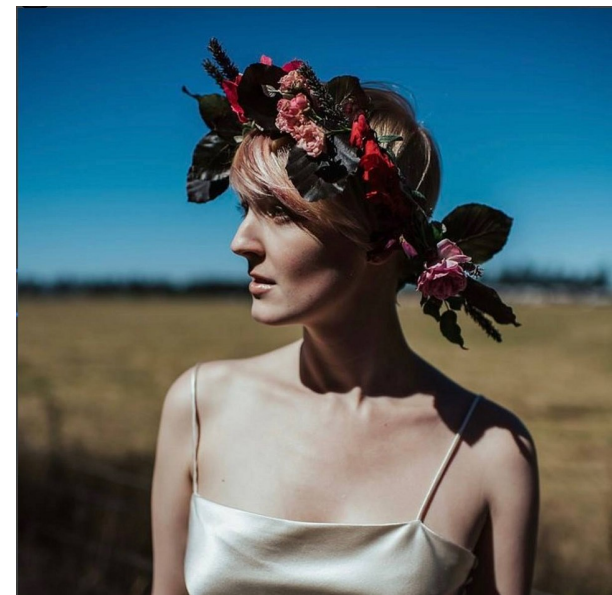

FAITH MITCHELL

DEVELOPMENT WOMEN

Height 5'7" Bust 35" C Waist 26" Hips 38" Shoe 38 EU/7 US/5 UK  
Hair Blonde Eyes Blue/Green

KBM

kirsty@kirstybunny.co.nz +64 21 803 036  
kirstybunny.co.nz