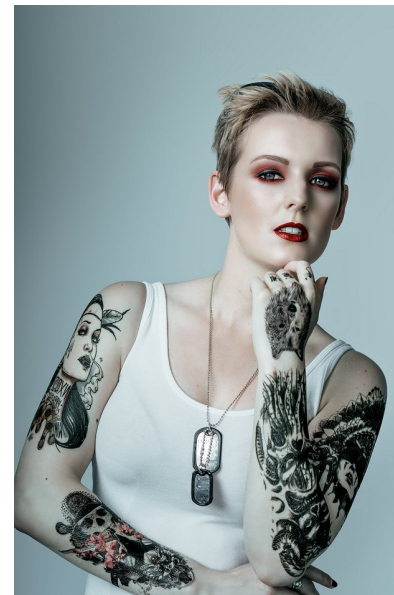

FAITH MITCHELL

DEVELOPMENT WOMEN

Height 5'7" Bust 35" C Waist 26" Hips 38" Shoe 38 EU/7 US/5 UK  
Hair Blonde Eyes Blue/Green

KBM

kirsty@kirstybunny.co.nz +64 21 803 036  
kirstybunny.co.nz