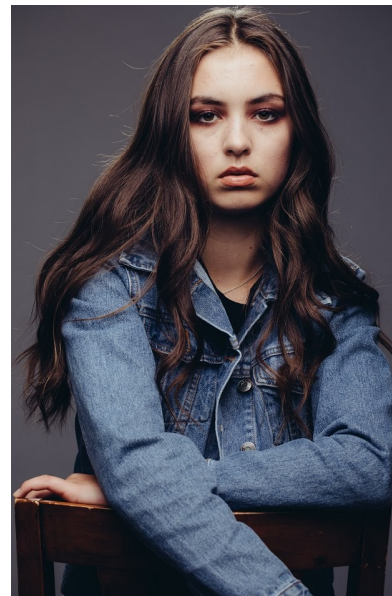

EMILY GREENFIELD

DEVELOPMENT WOMEN

Height 5'10.5" Bust 32" Waist 25" Hips 37" Shoe 40 EU/9 US/6.5 UK  
Hair Brown Eyes Hazel

KBM

kirsty@kirstybunny.co.nz +64 21 803 036  
kirstybunny.co.nz