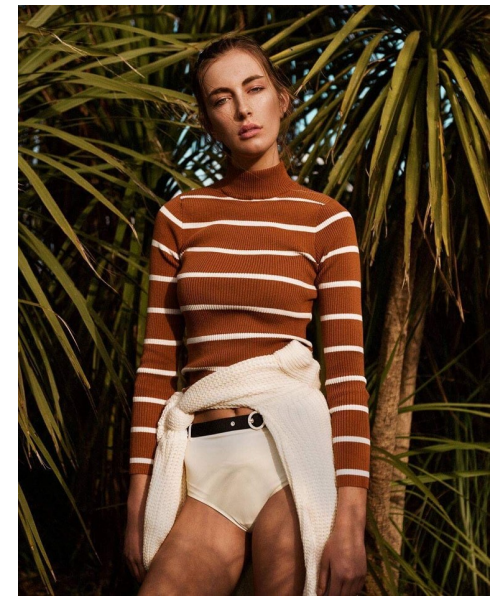

ELLA BOOTH

DEVELOPMENT WOMEN

Height 6'1" Bust 32" Waist 24.5" Hips 34" Shoe 40 EU/9 US/6.5 UK
Hair Light Brown Eyes Blue

KBM

kirsty@kirstybunny.co.nz +64 21 803 036
kirstybunny.co.nz