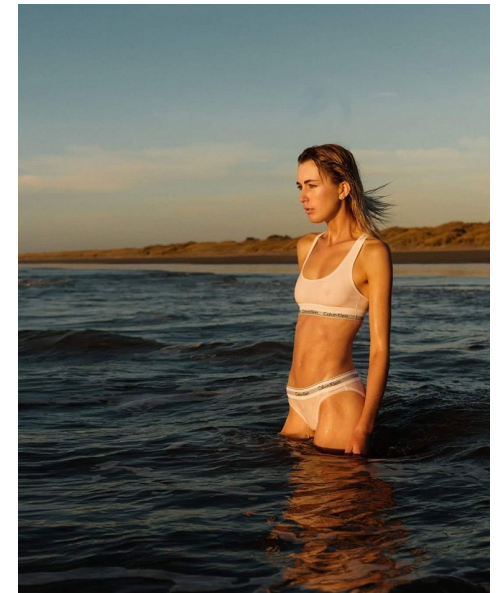

ELLA BOOTH

DEVELOPMENT WOMEN

Height 6'1" Bust 32" Waist 24.5" Hips 34" Shoe 40 EU/9 US/6.5 UK
Hair Light Brown Eyes Blue

KBM

kirsty@kirstybunny.co.nz +64 21 803 036
kirstybunny.co.nz