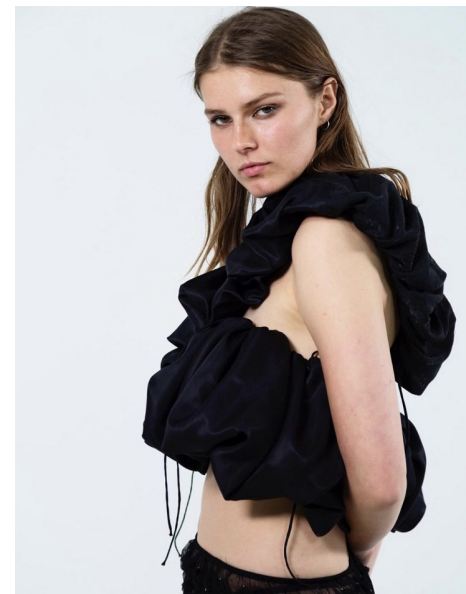

## ELLA BAIGENT-BROWN

DEVELOPMENT WOMEN

Height 5'11" Bust 33" Waist 25" Hips 35.5" Shoe 39 EU/8 US/6 UK  
Hair Brown Eyes Hazel