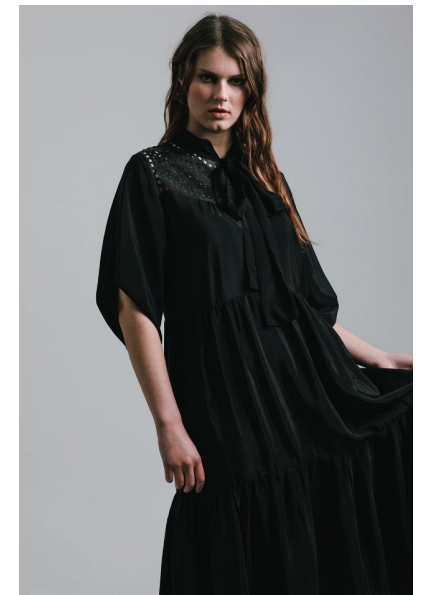

## ELLA BAIGENT-BROWN

DEVELOPMENT WOMEN

Height 5'11" Bust 33" Waist 25" Hips 35.5" Shoe 39 EU/8 US/6 UK  
Hair Brown Eyes Hazel