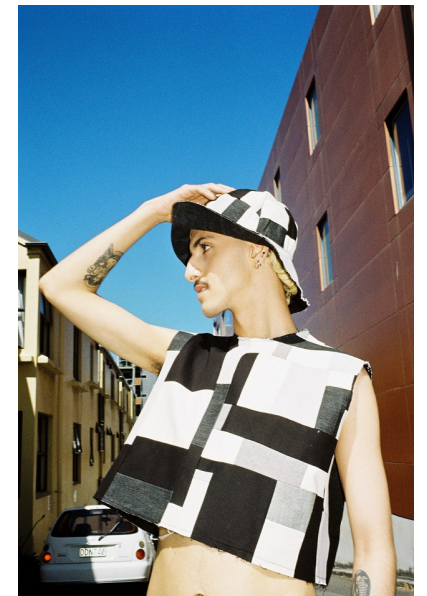

GEORGE YONAN

DEVELOPMENT

Height 6'2" Chest 35.5" Waist 31.5" Inseam 34" Collar 14.5" Shoe 45 EU/11
US/10.5 UK Hair Blonde Eyes Brown

KBM

kirsty@kirstybunny.co.nz +64 21 803 036
kirstybunny.co.nz