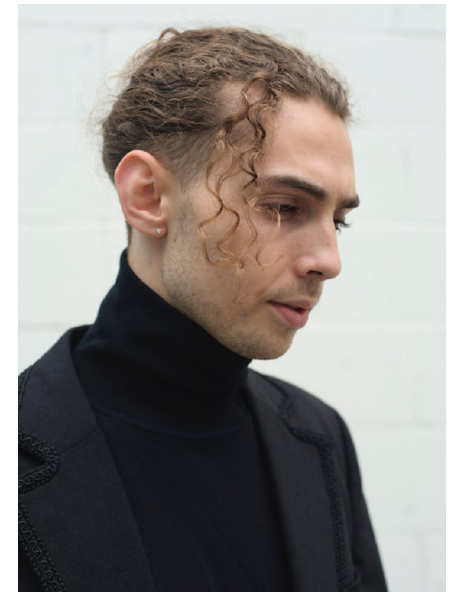

JOEL ZONNEVELD

DEVELOPMENT

Height 6'0" Chest 38" Waist 32" Inseam 32" Collar 15" Shoe 44 EU/10  
US/9.5 UK Hair Light Brown Eyes Hazel

KBM

kirsty@kirstybunny.co.nz +64 21 803 036  
kirstybunny.co.nz