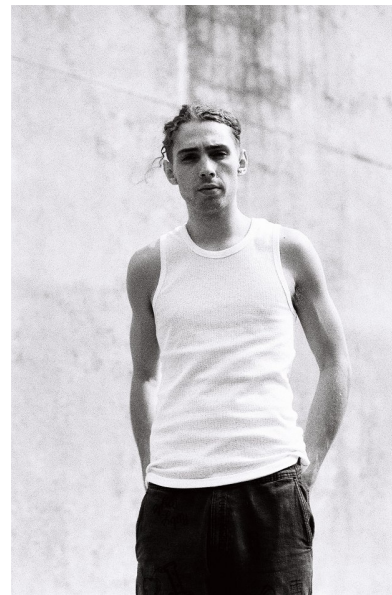

JOEL ZONNEVELD

DEVELOPMENT

Height 6'0" Chest 38" Waist 32" Inseam 32" Collar 15" Shoe 44 EU/10  
US/9.5 UK Hair Light Brown Eyes Hazel

KBM

kirsty@kirstybunny.co.nz +64 21 803 036  
kirstybunny.co.nz