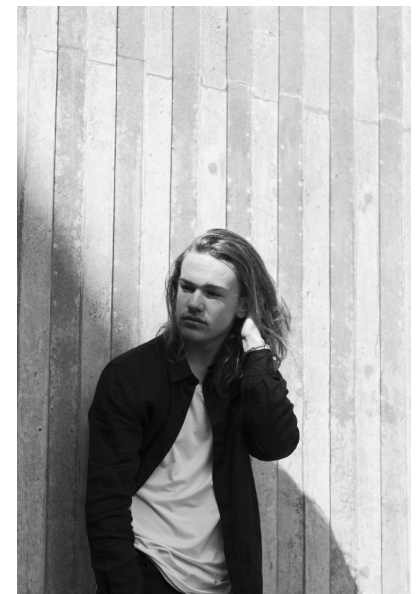

JAYDN ROBSON

DEVELOPMENT

Height 6'0" Chest 38" Waist 32" Inseam 32" Collar 15" Shoe 44.5 EU/10.5
US/10 UK Hair Dark Blonde Eyes Blue

KBM

kirsty@kirstybunny.co.nz +64 21 803 036
kirstybunny.co.nz