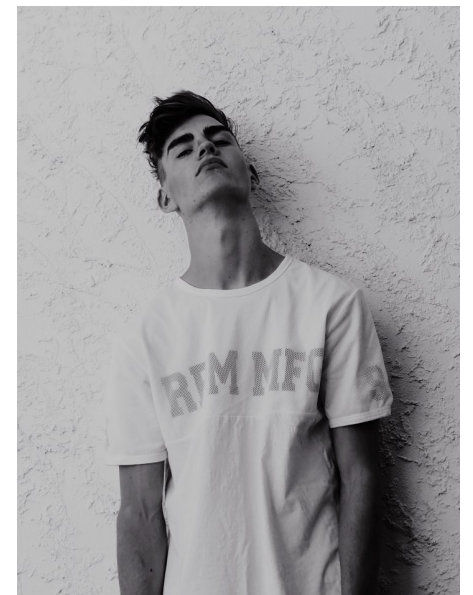

BEAU LYTTLE

DEVELOPMENT

Height 6'3" Chest 39" Waist 32" Inseam 34" Collar 15" Shoe 45 EU/11
US/10.5 UK Hair Dark Blonde Eyes Blue

KBM

kirsty@kirstybunny.co.nz +64 21 803 036
kirstybunny.co.nz