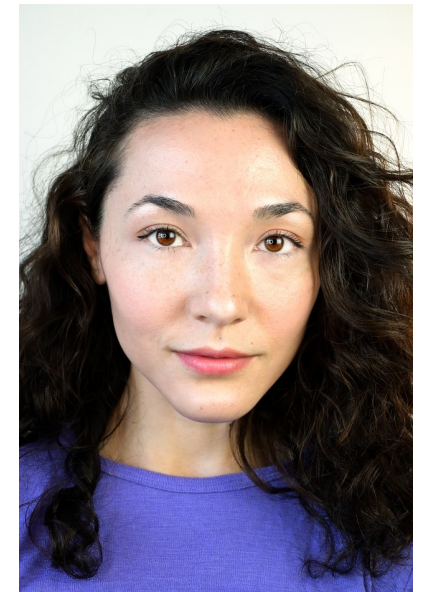

NARA TOKTOSHOVA

ACTORS WOMEN

Height 5'0" Bust 30" A Waist 24" Hips 33" Dress 8-10 AUS/4-6US/34-36 EU  
Shoe 37 EU/6 US/4 UK Hair Brunette Eyes Brown

KBM

kirsty@kirstybunny.co.nz +64 21 803 036

kirstybunny.co.nz