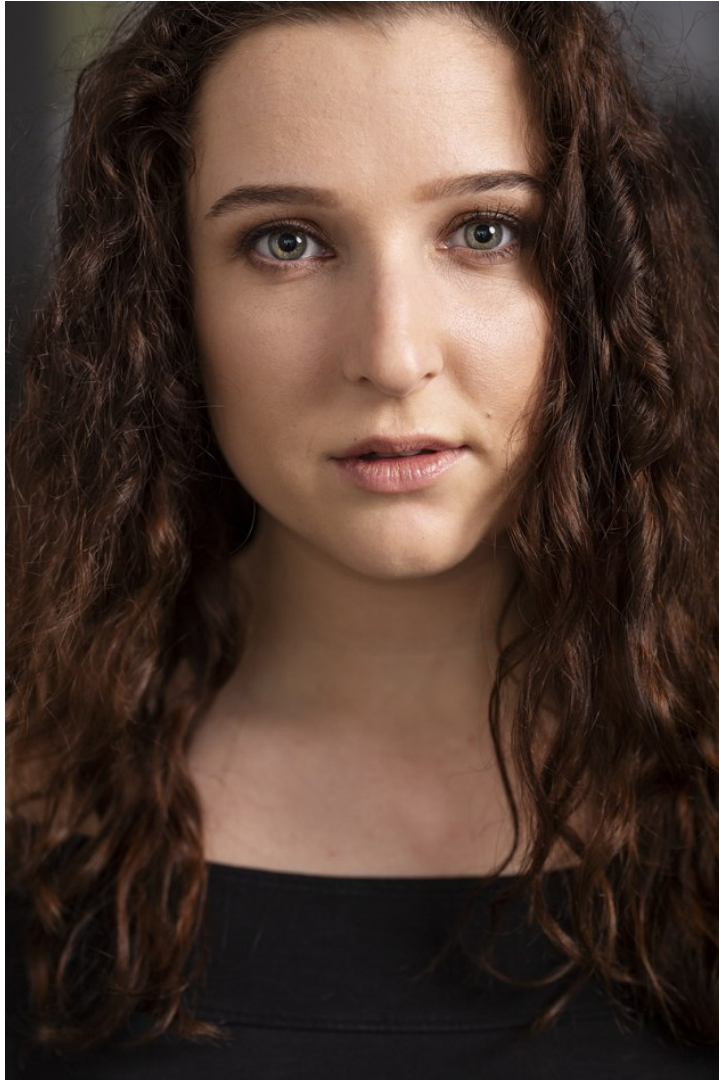

KBM

kirsty@kirstybunny.co.nz +64 21 803 036

kirstybunny.co.nz

LAURA KOKAUA

ACTORS WOMEN

Height 5'4.5" Bust 36.5" Waist 28.5" Hips 40" Shoe 39 EU/8 US/6 UK Hair Brown Eyes Green

KBM

kirsty@kirstybunny.co.nz +64 21 803 036

kirstybunny.co.nz

LAURA KOKAUA

ACTORS WOMEN

Height 5'4.5" Bust 36.5" Waist 28.5" Hips 40" Shoe 39 EU/8 US/6 UK Hair Brown Eyes Green

KBM

kirsty@kirstybunny.co.nz +64 21 803 036

kirstybunny.co.nz

LAURA KOKAUA