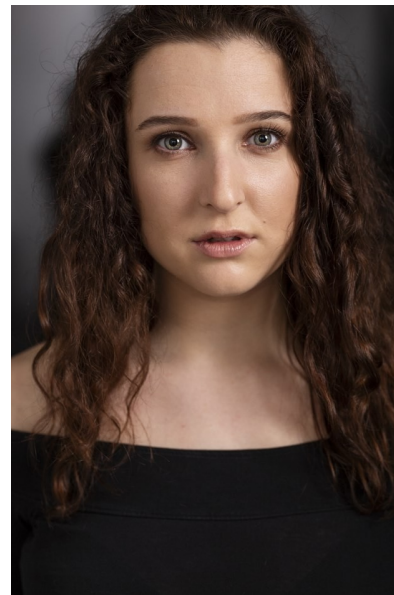

LAURA KOKAUA

ACTORS WOMEN

Height 5'4.5" Bust 36.5" Waist 28.5" Hips 40" Shoe 39 EU/8 US/6 UK  
Hair Brown Eyes Green

KBM

kirsty@kirstybunny.co.nz +64 21 803 036  
kirstybunny.co.nz