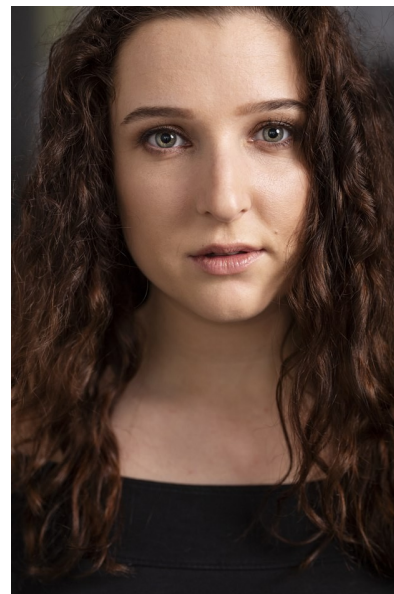

LAURA KOKAUA

ACTORS WOMEN

Height 5'4.5" Bust 36.5" Waist 28.5" Hips 40" Shoe 39 EU/8 US/6 UK  
Hair Brown Eyes Green

KBM

kirsty@kirstybunny.co.nz +64 21 803 036  
kirstybunny.co.nz