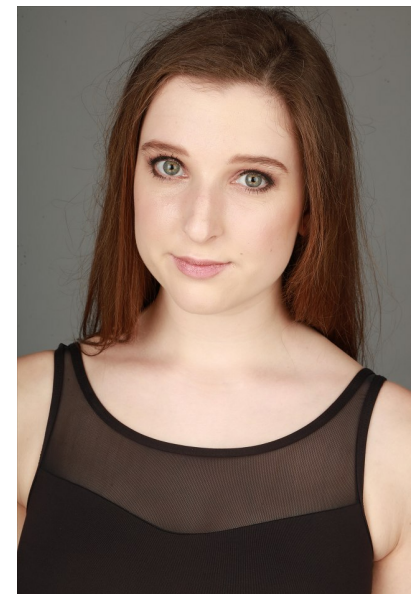

LAURA KOKAUA

ACTORS WOMEN

Height 5'4.5" Bust 36.5" Waist 28.5" Hips 40" Shoe 39 EU/8 US/6 UK  
Hair Brown Eyes Green

KBM

kirsty@kirstybunny.co.nz +64 21 803 036  
kirstybunny.co.nz