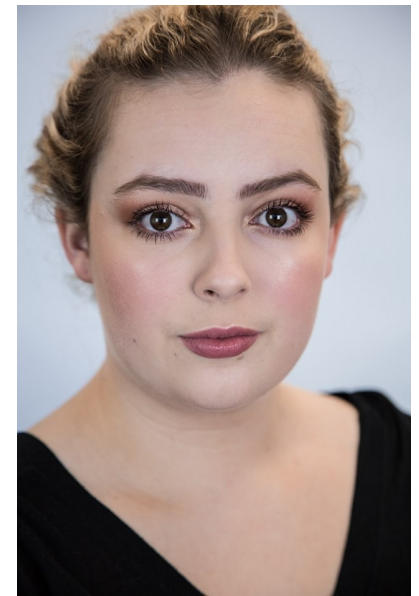

JULIANE BUSH

ACTORS WOMEN

Height 5'6.5" Bust 38" Waist 34" Hips 38" Shoe 40 EU/9 US/6.5 UK
Hair Blonde Eyes Brown

KBM

kirsty@kirstybunny.co.nz +64 21 803 036
kirstybunny.co.nz