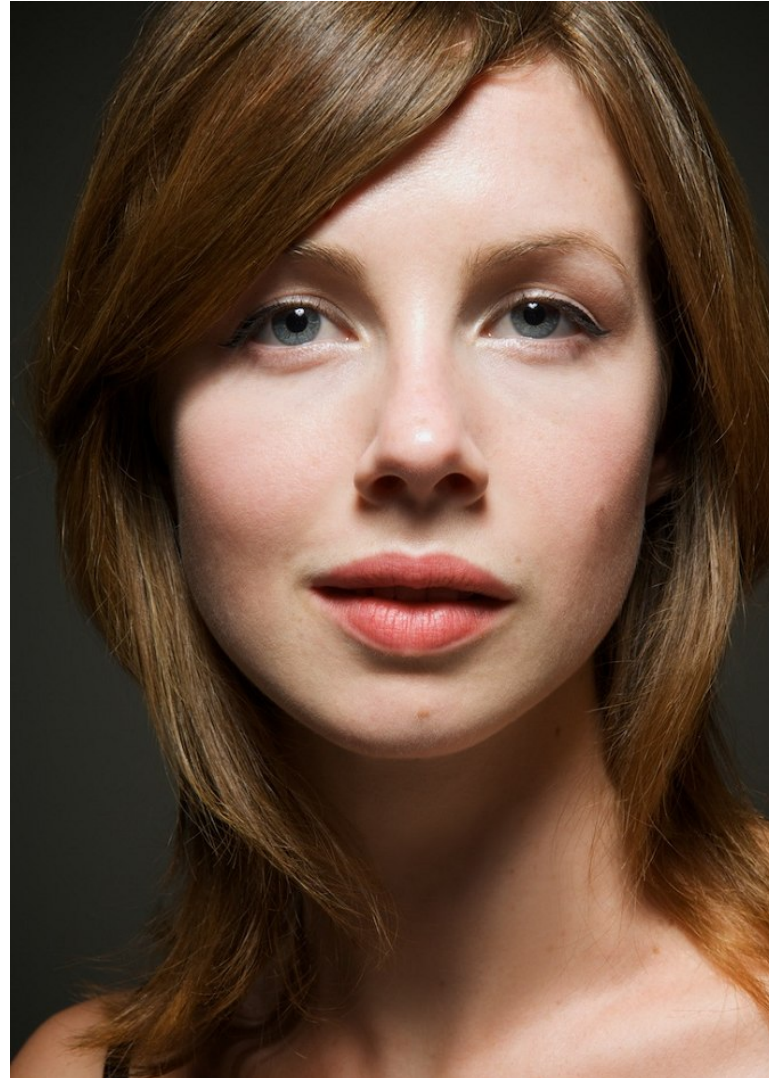

KBM

kirsty@kirstybunny.co.nz +64 21 803 036

kirstybunny.co.nz

JANE WENLEY

ACTORS WOMEN

Height 5'11" Bust 32" B Waist 26" Hips 36.5" Shoe 40.5 EU/9.5 US/7 UK Hair Dark Blonde Eyes Blue

KBM

kirsty@kirstybunny.co.nz +64 21 803 036

kirstybunny.co.nz

JANE WENLEY

ACTORS WOMEN

Height 5'11" Bust 32" B Waist 26" Hips 36.5" Shoe 40.5 EU/9.5 US/7 UK Hair Dark Blonde Eyes Blue