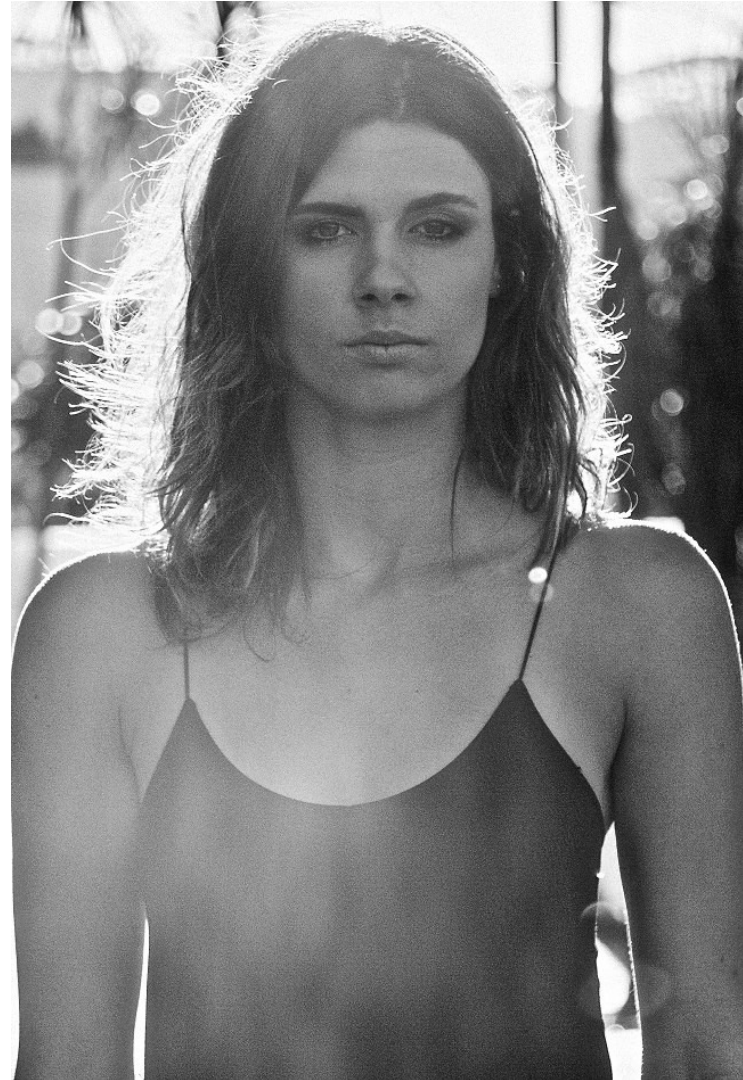

KBM

kirsty@kirstybunny.co.nz +64 21 803 036

kirstybunny.co.nz

HAYLEY FORDYCE

ACTORS WOMEN

Height 5'9.5" Bust 34" Waist 27" Hips 37" Shoe 40.5 EU/9.5 US/7 UK Hair Brown Eyes Hazel