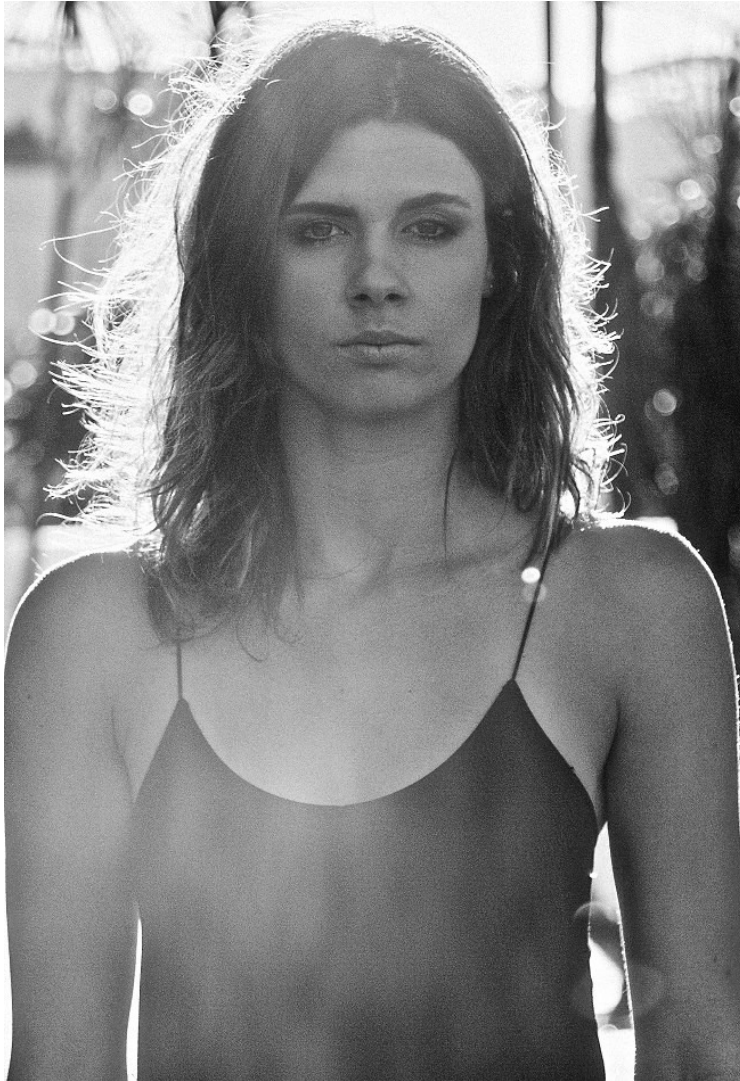

KBM

kirsty@kirstybunny.co.nz +64 21 803 036

kirstybunny.co.nz

HAYLEY FORDYCE

ACTORS WOMEN

Height 5'9.5" Bust 34.5" Waist 27" Hips 37" Shoe 40.5 EU/9.5 US/7 UK Hair Brown Eyes Hazel

KBM

kirsty@kirstybunny.co.nz +64 21 803 036

kirstybunny.co.nz

HAYLEY FORDYCE

ACTORS WOMEN

Height 5'9.5" Bust 34.5" Waist 27" Hips 37" Shoe 40.5 EU/9.5 US/7 UK Hair Brown Eyes Hazel