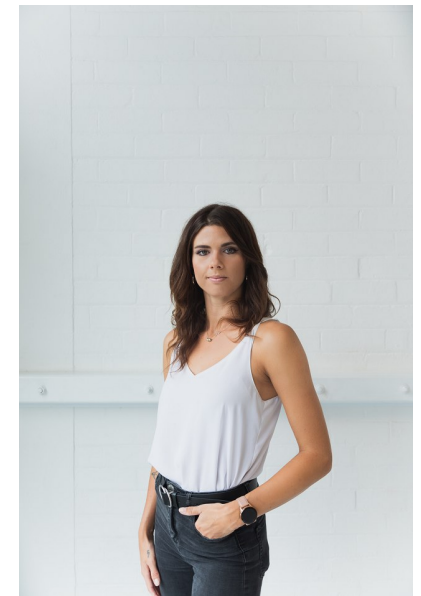

HAYLEY FORDYCE

ACTORS WOMEN

Height 5'9.5" Bust 34" Waist 27" Hips 37" Shoe 40.5 EU/9.5 US/7 UK  
Hair Brown Eyes Hazel

KBM

kirsty@kirstybunny.co.nz +64 21 803 036  
kirstybunny.co.nz