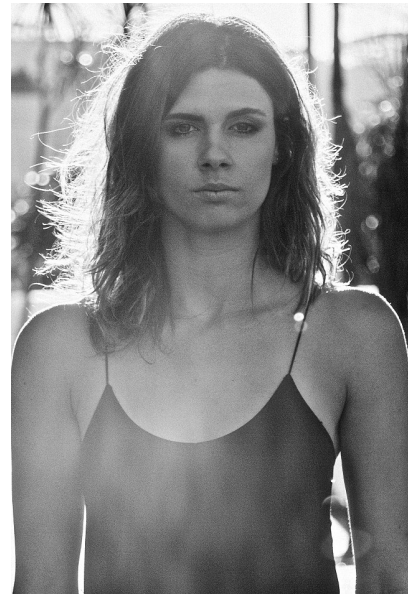

HAYLEY FORDYCE

ACTORS WOMEN

Height 5'9.5" Bust 34.5" Waist 27" Hips 37" Shoe 40.5 EU/9.5 US/7 UK  
Hair Brown Eyes Hazel

KBM

kirsty@kirstybunny.co.nz +64 21 803 036  
kirstybunny.co.nz