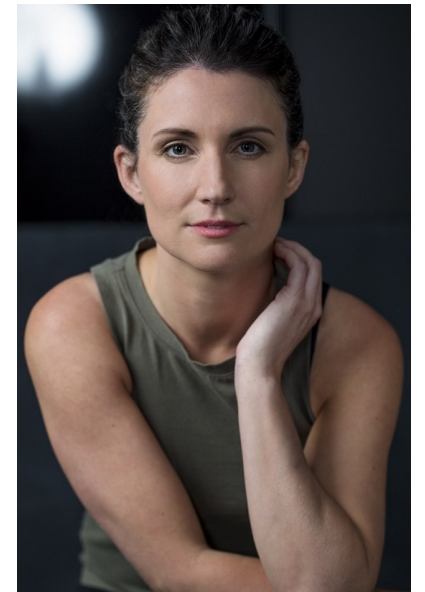

DANNI PARSONS

ACTORS WOMEN

Height 5'5" Bust 32" Waist 27.5" Hips 36" Shoe 38 EU/7 US/5 UK  
Hair Brown Eyes Green

KBM

kirsty@kirstybunny.co.nz +64 21 803 036  
kirstybunny.co.nz