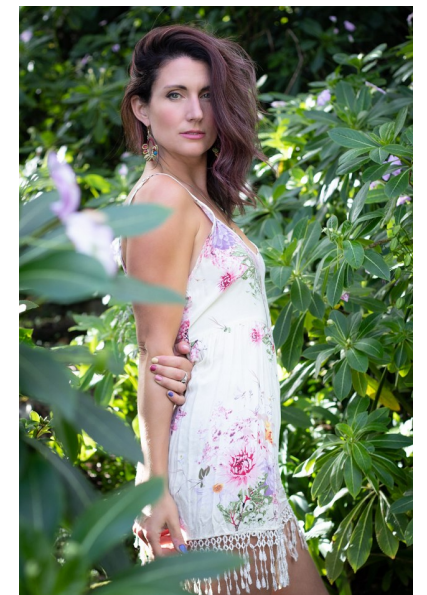

DANNI PARSONS

ACTORS WOMEN

Height 5'5" Bust 32" Waist 27.5" Hips 36" Shoe 38 EU/7 US/5 UK
Hair Brown Eyes Green

KBM

kirsty@kirstybunny.co.nz +64 21 803 036
kirstybunny.co.nz