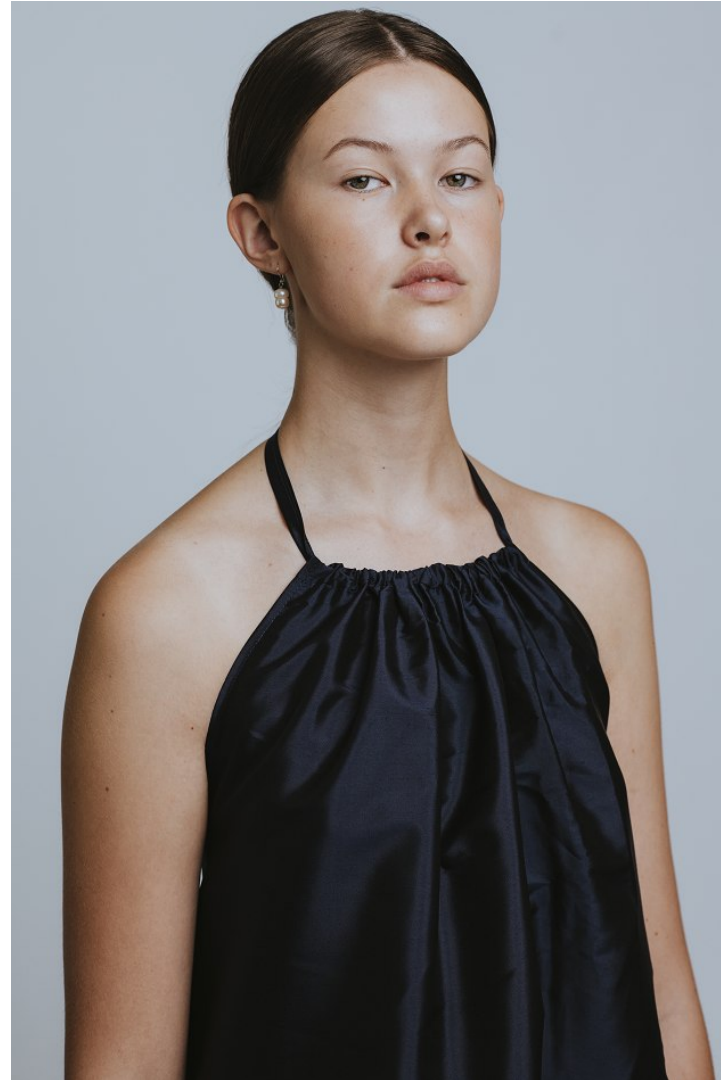

# KBM

kirsty@kirstybunny.co.nz +64 21 803 036

kirstybunny.co.nz

DAISY SCORINGE

ACTORS WOMEN

Height 5'11" Bust 35" Waist 28.5" Hips 41" Shoe 40.5 EU/9.5 US/7 UK Hair Brown Eyes Green

## DAISY SCORINGE

ACTORS WOMEN

Height 5'11" Bust 35" Waist 28.5" Hips 41" Shoe 40.5 EU/9.5 US/7 UK Hair Brown Eyes Green