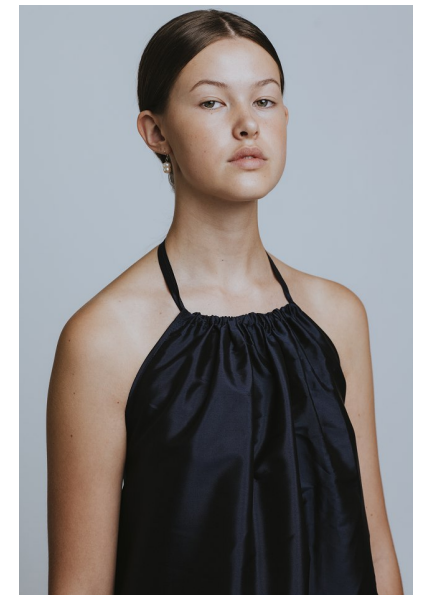

DAISY SCORINGE

ACTORS WOMEN

Height 5'11" Bust 35" Waist 28.5" Hips 41" Shoe 40.5 EU/9.5 US/7 UK
Hair Brown Eyes Green

KBM

kirsty@kirstybunny.co.nz +64 21 803 036

kirstybunny.co.nz