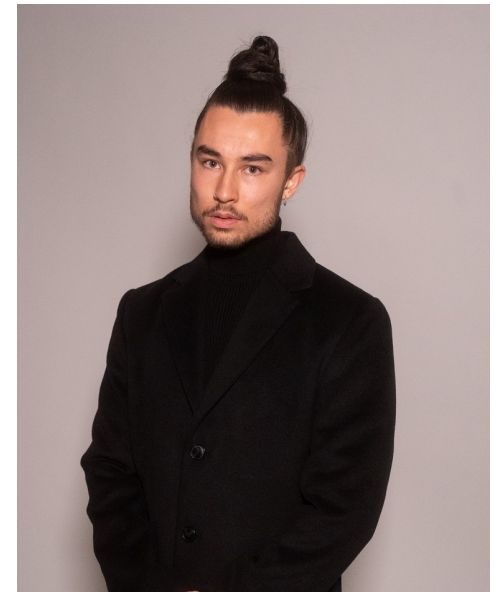

TOMMY VILES

ACTORS MEN

Height 6'0.5" Chest 38" Inseam 34" Collar 14" Shoe 42.5 EU/9 US/8.5 UK  
Hair Dark Brown Eyes Brown

KBM

kirsty@kirstybunny.co.nz +64 21 803 036  
kirstybunny.co.nz