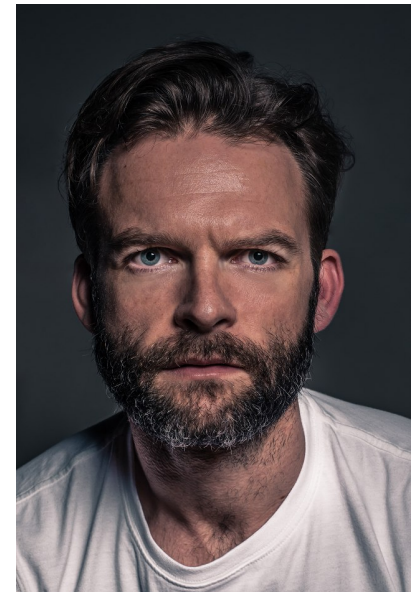

GREG MCCOLL

ACTORS MEN

Height 6'2" Chest 42.5" Waist 36" Collar 16" Shoe 46 EU/11.5 US/11 UK
Hair Dark Blonde Eyes Blue

KBM

kirsty@kirstybunny.co.nz +64 21 803 036
kirstybunny.co.nz