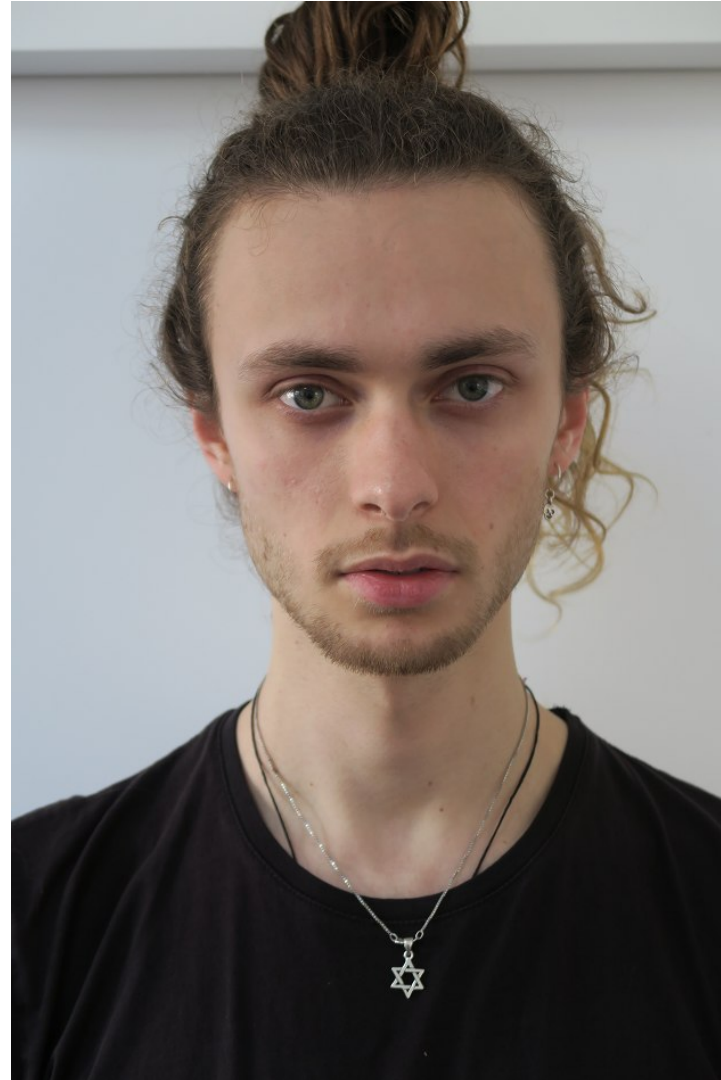

KBM

kirsty@kirstybunny.co.nz +64 21 803 036

kirstybunny.co.nz

SOL MAXWELL

ACTORS MEN

Height 6'0.5" Chest 36" Waist 30" Inseam 32" Collar 13.5" Shoe 45 EU/11 US/10.5 UK Hair Light Brown Eyes Blue/Green

KBM

kirsty@kirstybunny.co.nz +64 21 803 036

kirstybunny.co.nz

SOL MAXWELL

ACTORS MEN

Height 6'0.5" Chest 36" Waist 30" Inseam 32" Collar 13.5" Shoe 45 EU/11 US/10.5 UK Hair Light Brown Eyes Blue/Green

KBM

kirsty@kirstybunny.co.nz +64 21 803 036

kirstybunny.co.nz

SOL MAXWELL

ACTORS MEN

Height 6'0.5" Chest 36" Waist 30" Inseam 32" Collar 13.5" Shoe 45 EU/11 US/10.5 UK Hair Light Brown Eyes Blue/Green