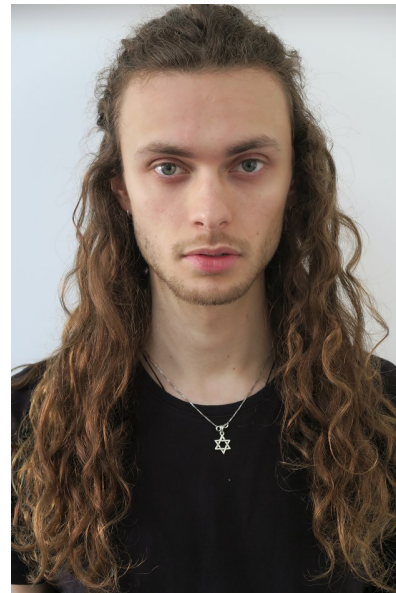

SOL MAXWELL

ACTORS MEN

Height 6'0.5" Chest 36" Waist 30" Inseam 32" Collar 13.5" Shoe 45 EU/11  
US/10.5 UK Hair Light Brown Eyes Blue/Green

KBM

kirsty@kirstybunny.co.nz +64 21 803 036  
kirstybunny.co.nz