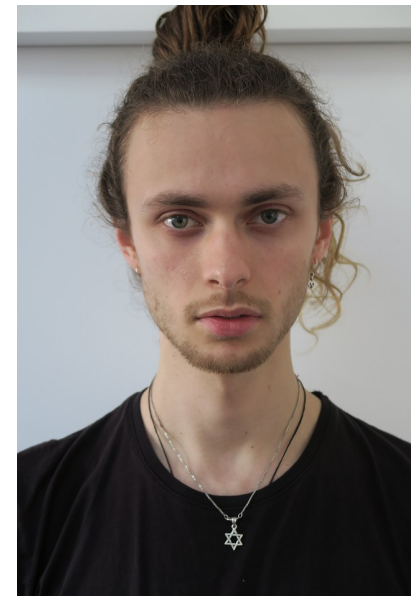

SOL MAXWELL

ACTORS MEN

Height 6'0.5" Chest 36" Waist 30" Inseam 32" Collar 13.5" Shoe 45 EU/11  
US/10.5 UK Hair Light Brown Eyes Blue/Green

KBM

kirsty@kirstybunny.co.nz +64 21 803 036  
kirstybunny.co.nz