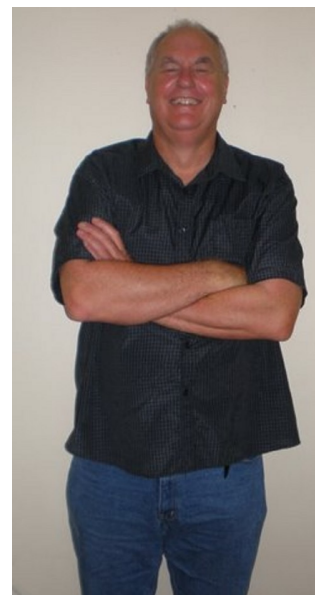

WAYNE CHERITON

ACTORS MEN

Height 6'4" Chest 47" Waist 41.5" Inseam 32.5" Collar 18" Suit 40"/50
Shoe 47 EU/12.5 US/12 UK Hair Grey Eyes Blue

KBM

kirsty@kirstybunny.co.nz +64 21 803 036
kirstybunny.co.nz