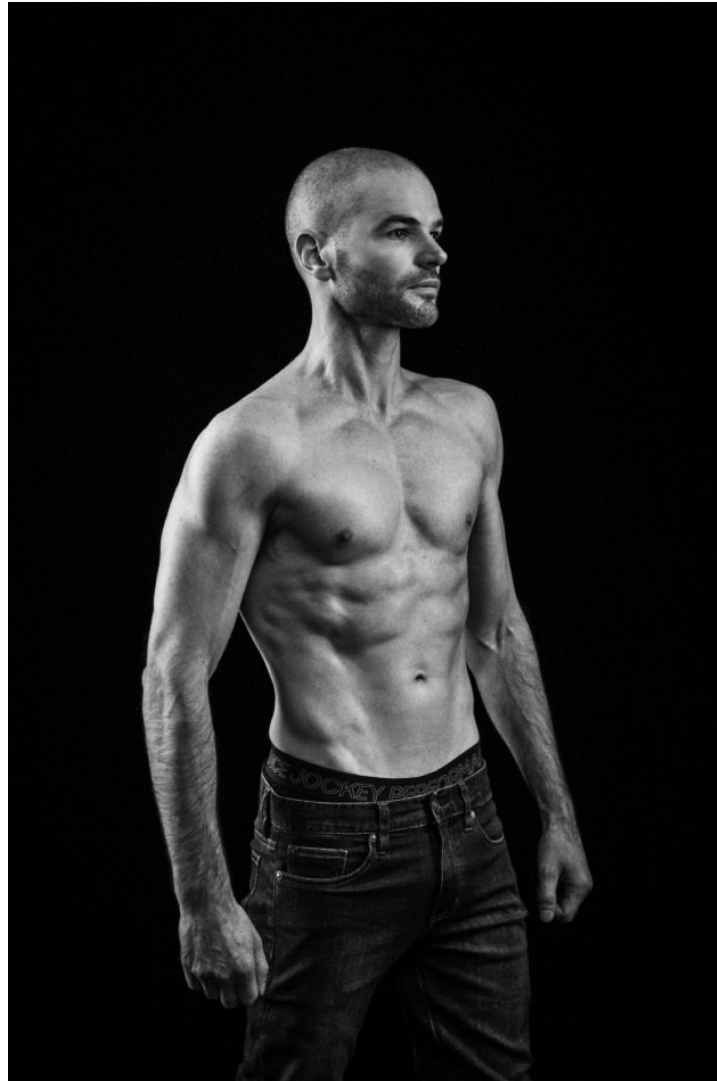

# KBM

kirsty@kirstybunny.co.nz +64 21 803 036

kirstybunny.co.nz

**SIMON WOLYNCEWICZ**

ACTORS MEN

Height 6'1" Chest 37.5" Waist 30" Inseam 35" Collar 15" Shoe 44.5 EU/10.5 US/10 UK Hair Black Eyes Blue

# KBM

kirsty@kirstybunny.co.nz +64 21 803 036

kirstybunny.co.nz

SIMON WOLYNCEWICZ

ACTORS MEN

Height 6'1" Chest 37.5" Waist 30" Inseam 35" Collar 15" Shoe 44.5 EU/10.5 US/10 UK Hair Black Eyes Blue