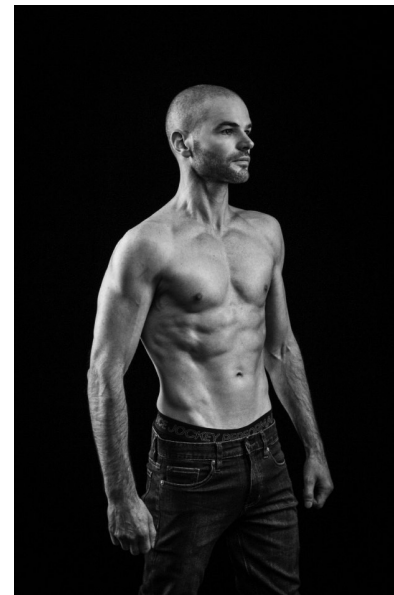

SIMON WOLYNCEWICZ

ACTORS MEN

Height 6'1" Chest 37.5" Waist 30" Inseam 35" Collar 15" Shoe 44.5 EU/10.5  
US/10 UK Hair Black Eyes Blue

KBM

kirsty@kirstybunny.co.nz +64 21 803 036  
kirstybunny.co.nz